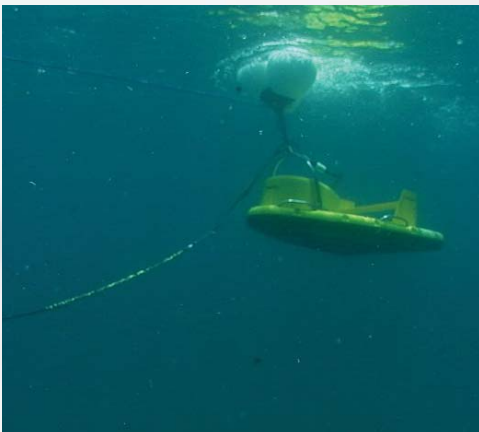

### FEATURES

- Choice of 3 towfish depending on the application
- Low frequency for greater penetration
- Pole mount option for shallow water surveys

### APPLICATIONS

- Geological Surveys
- Geohazard Surveys
- Sediment Classification
- EEZ Resource Development
- Buried Object Location
- Bridge/Shoreline Scour Surveys
- Mining/Dredging Surveys

The EdgeTech 3200 Sub-bottom Profiling System is a wideband Frequency Modulated (FM) sub-bottom profiler utilizing EdgeTech's proprietary Full Spectrum CHIRP technology. The 3200 generates high resolution images of the sub-bottom stratigraphy in oceans, lakes, and rivers and provides penetration of up to 200m.

The 3200 comes available with a choice of three stable, low drag towfish that operate at different frequencies and can be used at depths of up to 300m. The selection of towfish depends on the sub-bottom characteristics as well as the resolution and penetration requirements.

Along with a towfish, a standard 3200 system comes with a topside processor running EdgeTech's DISCOVER sub-bottom acquisition & processing software as well as a customer-specified length of tow cable. Additional optional sensors are also available.